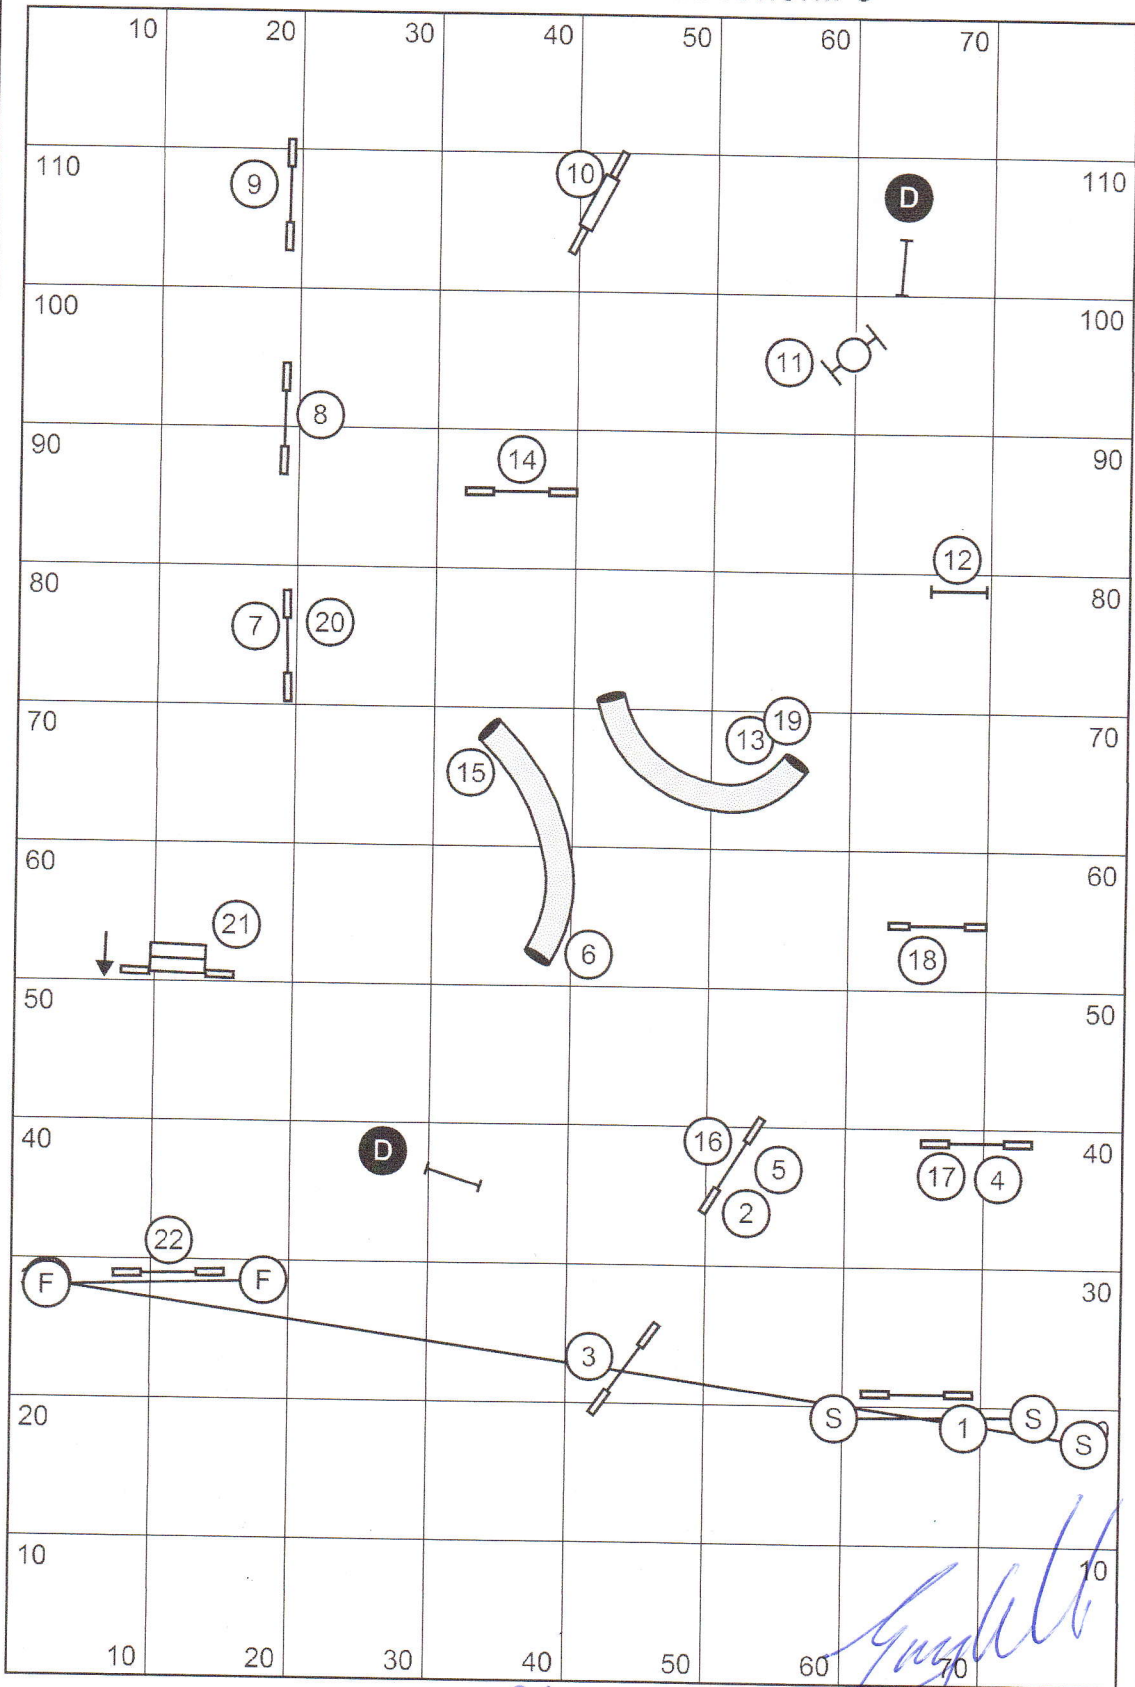

Regional Gamblers - Designing Judge - Gary White

Mini A-B 10 Pts
Uni-Directional

Mini 8 Pts - As marked
Circles or Squares A-B-C

Opening: 40 Sec - Closing: Open 18s Mini 20s,
Open Vets 22s Mini Vets 24s

Gary White

OPEN; 3.1 y/s; 58 sec.
VET; 70 sec.

MINI; 2.85 y/s; 63 sec.
VET; 70 sec.

AAC REGIONAL AGILITY CHAMPIONSHIPS

Designed by: Cindy Swiney

JUMPERS

MCT (MVCT + 75) = _____ sec

(_____) / 3 = 167 yds

(est. 155 - 160 yds)

Open/Spec SCT (4.15yds) = 40 s

Open VCT(x1.2) = 48 s

Mini/Spec SCT (3.95yds) = 42 s

Mini VCT(x1.2) = 50 s

Handwritten signature

Regional Gamblers
Patti Wilson

40 second Opening

Patti Wilson

Main Gamble

Open: 20 sec. Open Vet: 24 sec.
Mini: 22 sec. Mini Vet: 26 sec.

JUMPERS - REGIONAL CHAMPIONSHIPS

Estimate : 170 yards 197

Mini : 3,8 y/sec : 52 Mini Vet : 62

Open : 4 y/sec : 49 Open Vet : 59

Designed by A Vermette
 Judged by _____