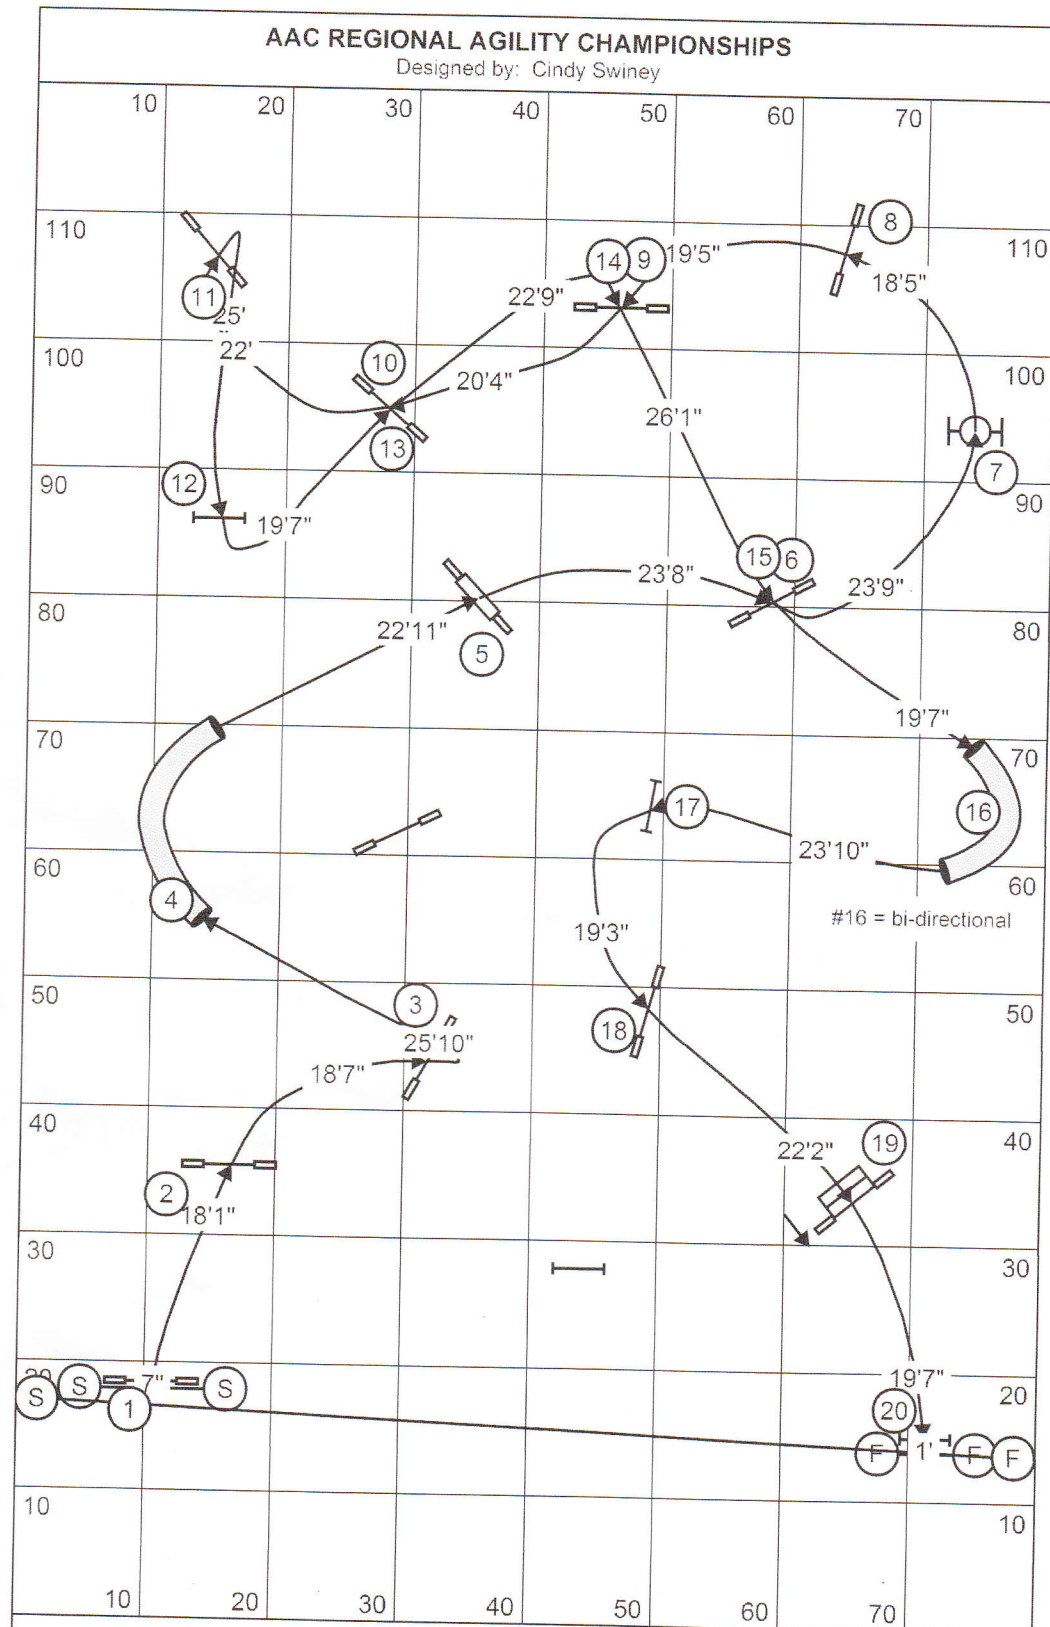

Regional Gamblers - Designing Judge - Gary White

Mini A-B 10 Pts
Uni-Directional

Mini 8 Pts - As marked
Circles or Squares A-B-C

Opening: 40 Sec - Closing: Open 18s Mini 20s,
Open Vets 22s Mini Vets 24s

Gary White

AAC REGIONAL

DESIGN BY ROGER-PIERRE CÔTÉ

AAC

#13
LAST

472
+60

ESTIMATED 175 YARDS

REGIONAL STANDARD

179 YARDS

OPEN; 3.1 y/s; 58 sec.
VET; 70 sec.

MINI; 2.85 y/s; 63 sec.
VET; 70 sec.

AAC REGIONAL AGILITY CHAMPIONSHIPS

Designed by: Cindy Swiney

JUMPERS

MCT (MVCT + 75) = _____ sec

(_____) / 3 = 167 yds

(est. 155 - 160 yds)

Open/Spec SCT (4.15yds) = 40 s

Open VCT(x1.2) = 48 s

Mini/Spec SCT (3.95yds) = 42 s

Mini VCT(x1.2) = 50 s

Handwritten signature

Regional Gamblers
Patti Wilson

40 second Opening

Patti Wilson