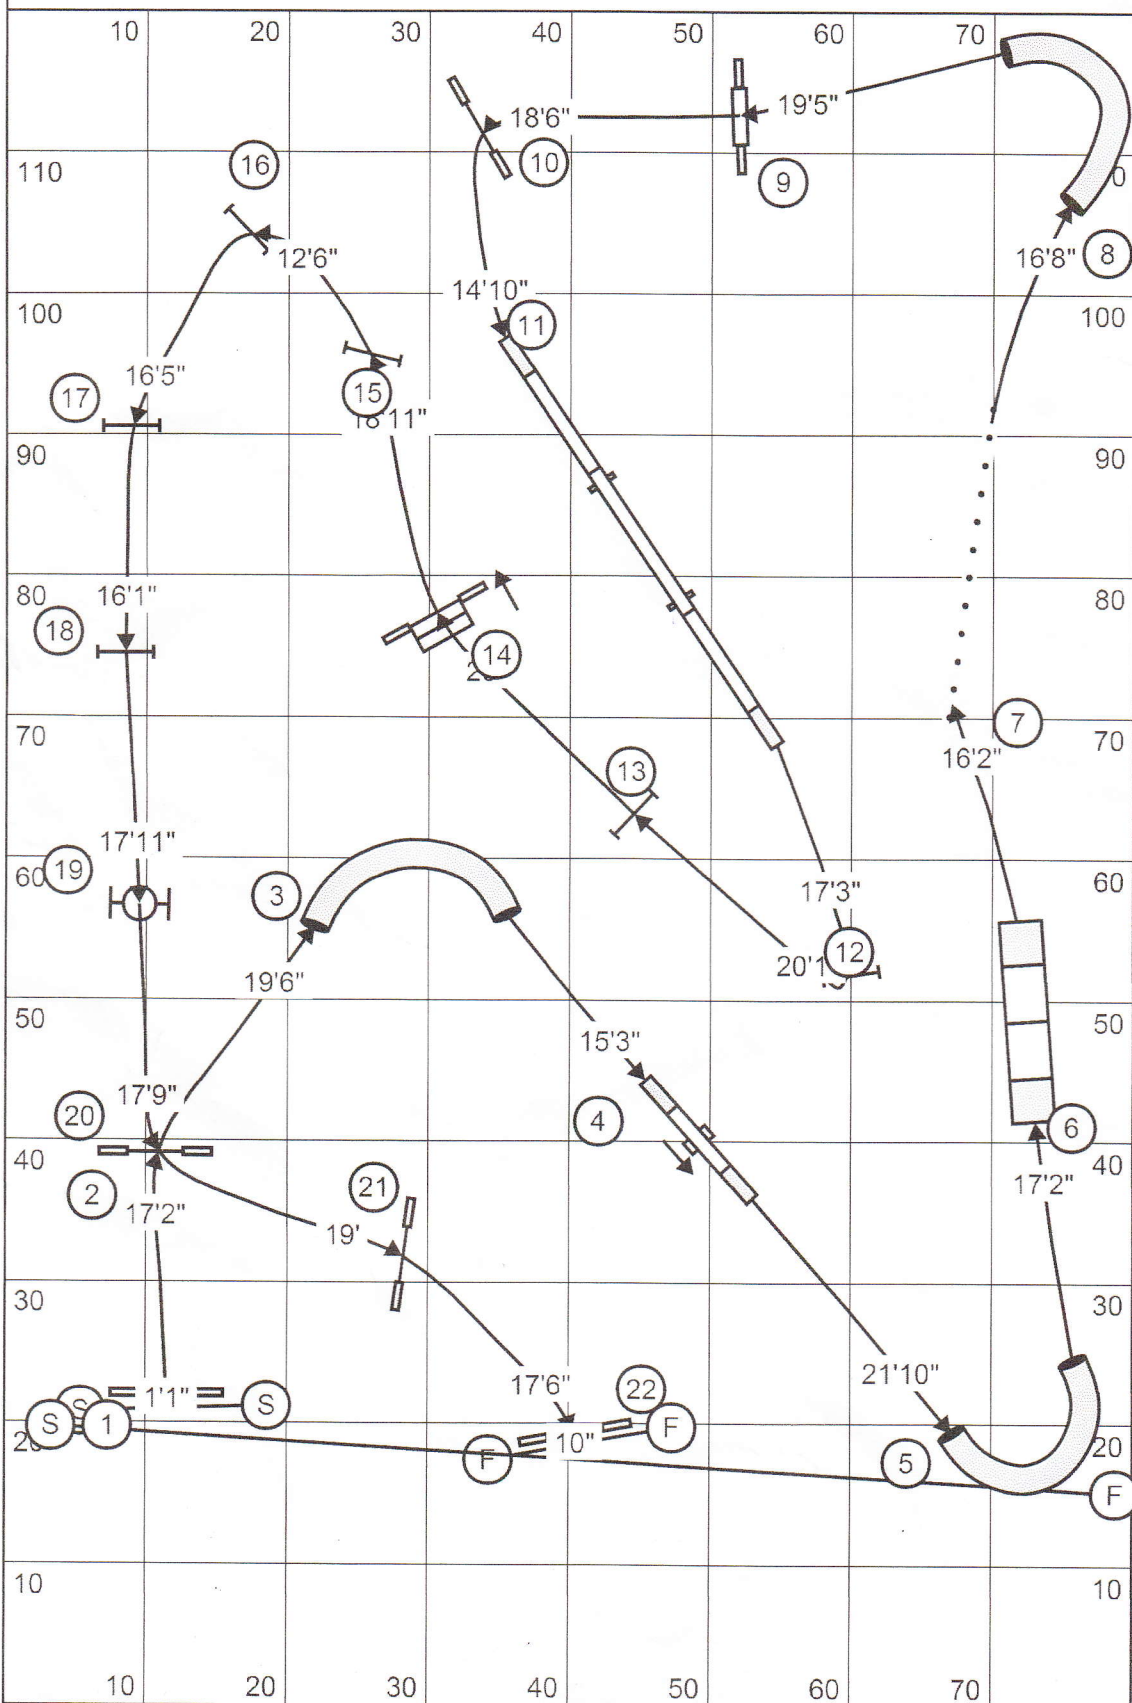

Regional Gamblers - Designing Judge - Gary White

Mini A-B 10 Pts
Uni-Directional

Mini 8 Pts - As marked
Circles or Squares A-B-C

Opening: 40 Sec - Closing: Open 18s Mini 20s,
Open Vets 22s Mini Vets 24s

Gary White

AAC REGIONAL

DESIGN BY ROGER-PIERRE CÔTÉ

AAC

#13
LAST

472
+60

ESTIMATED 175 YARDS

REGIONAL STANDARD

179 YARDS

Open/Spec SCT (4.15yds) = 40 s

Open VCT(x1.2) = 48 s

Mini/Spec SCT (3.95yds) = 42 s

Mini VCT(x1.2) = 50 s

Handwritten signature

Regional Gamblers
Patti Wilson

40 second Opening

Patti Wilson

Main Gamble

Open: 20 sec. Open Vet: 24 sec.
Mini: 22 sec. Mini Vet: 26 sec.

JUMPERS - REGIONAL CHAMPIONSHIPS

Estimate : 170 yards 197

Mini : 3,8 y/sec : 52 Mini Vet : 62

Open : 4 y/sec : 49 Open Vet : 59

Designed by A Vermette
 Judged by _____