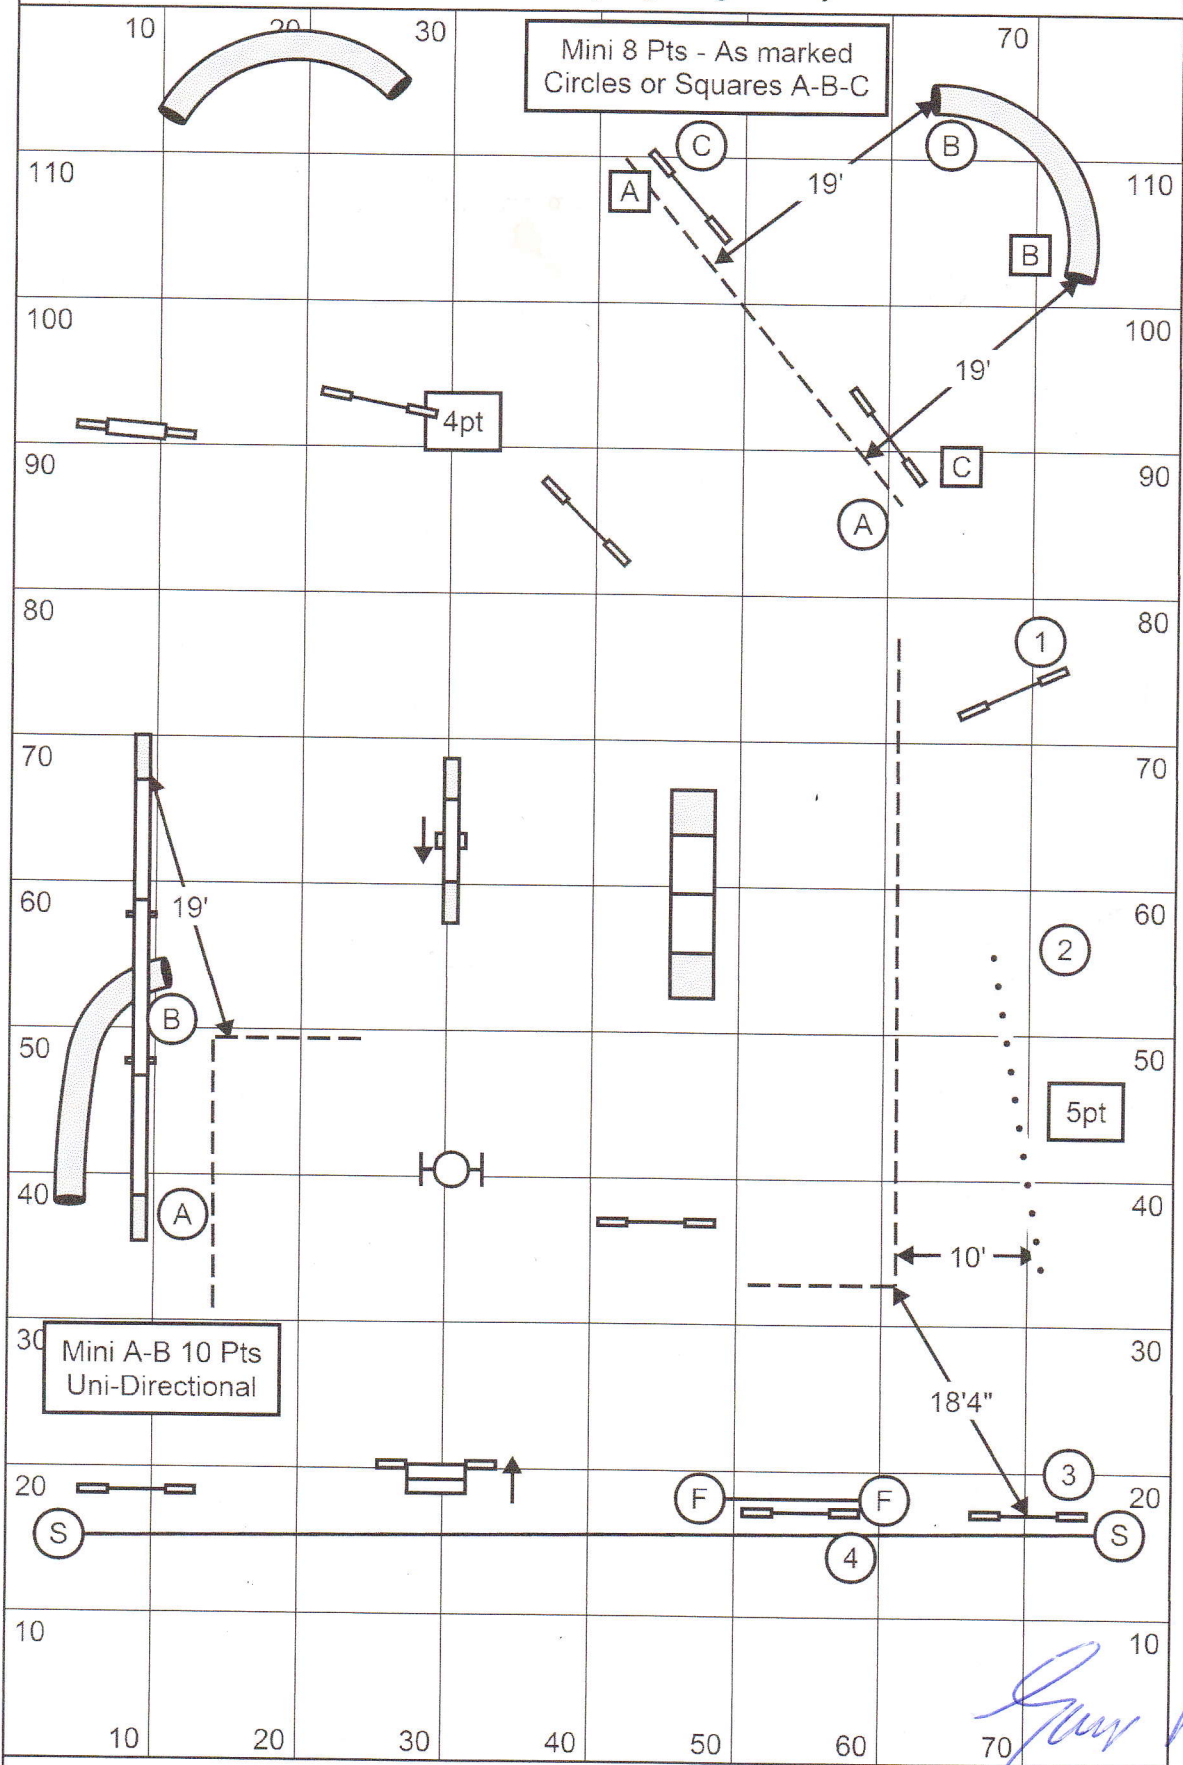

Regional Gamblers - Designing Judge - Gary White

Mini A-B 10 Pts
Uni-Directional

Mini 8 Pts - As marked
Circles or Squares A-B-C

Opening: 40 Sec - Closing: Open 18s Mini 20s,
Open Vets 22s Mini Vets 24s

Gary White

AAC REGIONAL

DESIGN BY ROGER-PIERRE CÔTÉ

AAC

#13
LAST

472
+60

ESTIMATED 175 YARDS

REGIONAL STANDARD

179 YARDS

Open/Spec SCT (4.15yds) = 40 s

Open VCT(x1.2) = 48 s

Mini/Spec SCT (3.95yds) = 42 s

Mini VCT(x1.2) = 50 s

Handwritten signature

Regional Gamblers
Patti Wilson

40 second Opening

Patti Wilson

Main Gamble

Open: 20 sec. Open Vet: 24 sec.
Mini: 22 sec. Mini Vet: 26 sec.

JUMPERS - REGIONAL CHAMPIONSHIPS

Estimate : 170 yards 197

Mini : 3,8 y/sec : 52 Mini Vet : 62

Open : 4 y/sec : 49 Open Vet : 59

Designed by A Vermette
 Judged by _____