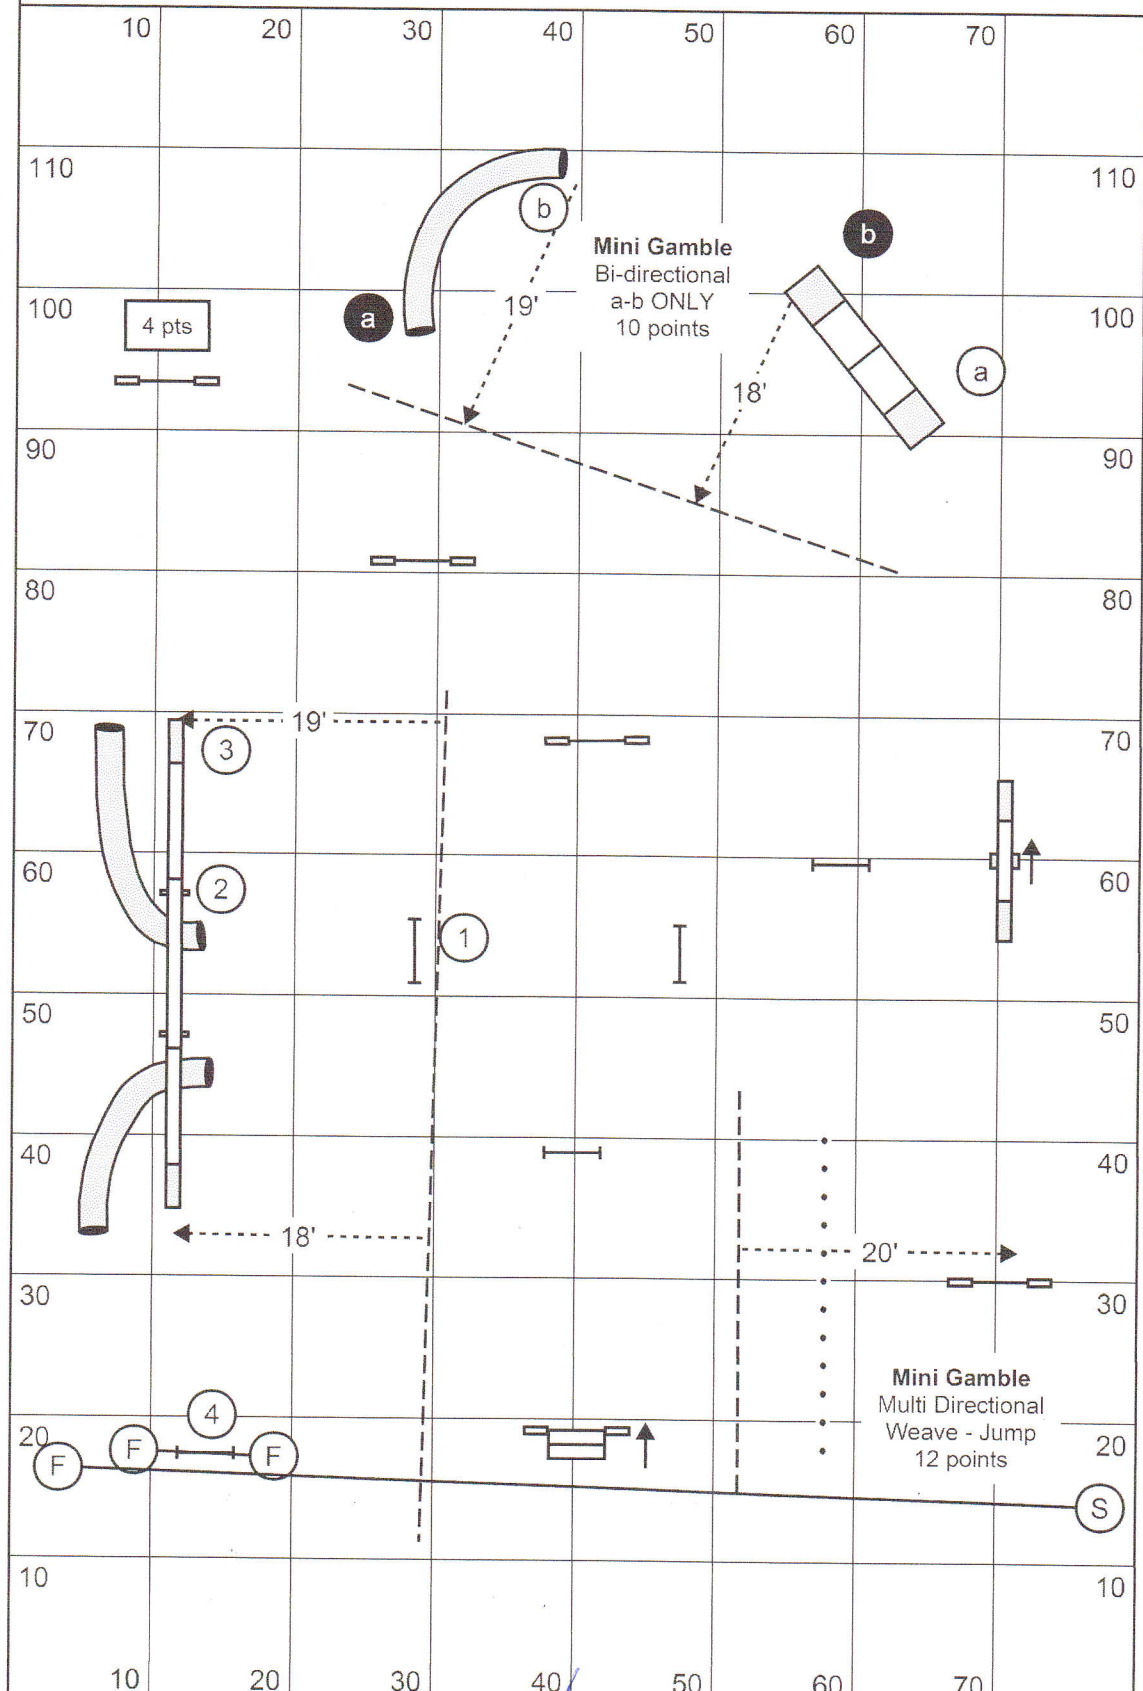

AAC REGIONAL

DESIGN BY ROGER-PIERRE CÔTÉ

AAC

#13
LAST

472
+60

ESTIMATED 175 YARDS

REGIONAL STANDARD

179 YARDS

OPEN; 3.1 y/s; 58 sec.
VET; 70 sec.

MINI; 2.85 y/s; 63 sec.
VET; 70 sec.

AAC REGIONAL AGILITY CHAMPIONSHIPS

Designed by: Cindy Swiney

JUMPERS

MCT (MVCT + 75) = _____ sec

(_____) / 3 = 167 yds

(est. 155 - 160 yds)

Open/Spec SCT (4.15yds) = 40 s

Open VCT(x1.2) = 48 s

Mini/Spec SCT (3.95yds) = 42 s

Mini VCT(x1.2) = 50 s

Handwritten signature

Regional Gamblers
Patti Wilson

40 second Opening

Patti Wilson

Main Gamble

Open: 20 sec. Open Vet: 24 sec.
Mini: 22 sec. Mini Vet: 26 sec.

JUMPERS - REGIONAL CHAMPIONSHIPS

Estimate : 170 yards 197

Mini : 3,8 y/sec : 52 Mini Vet : 62

Open : 4 y/sec : 49 Open Vet : 59

Designed by A Vermette
 Judged by _____